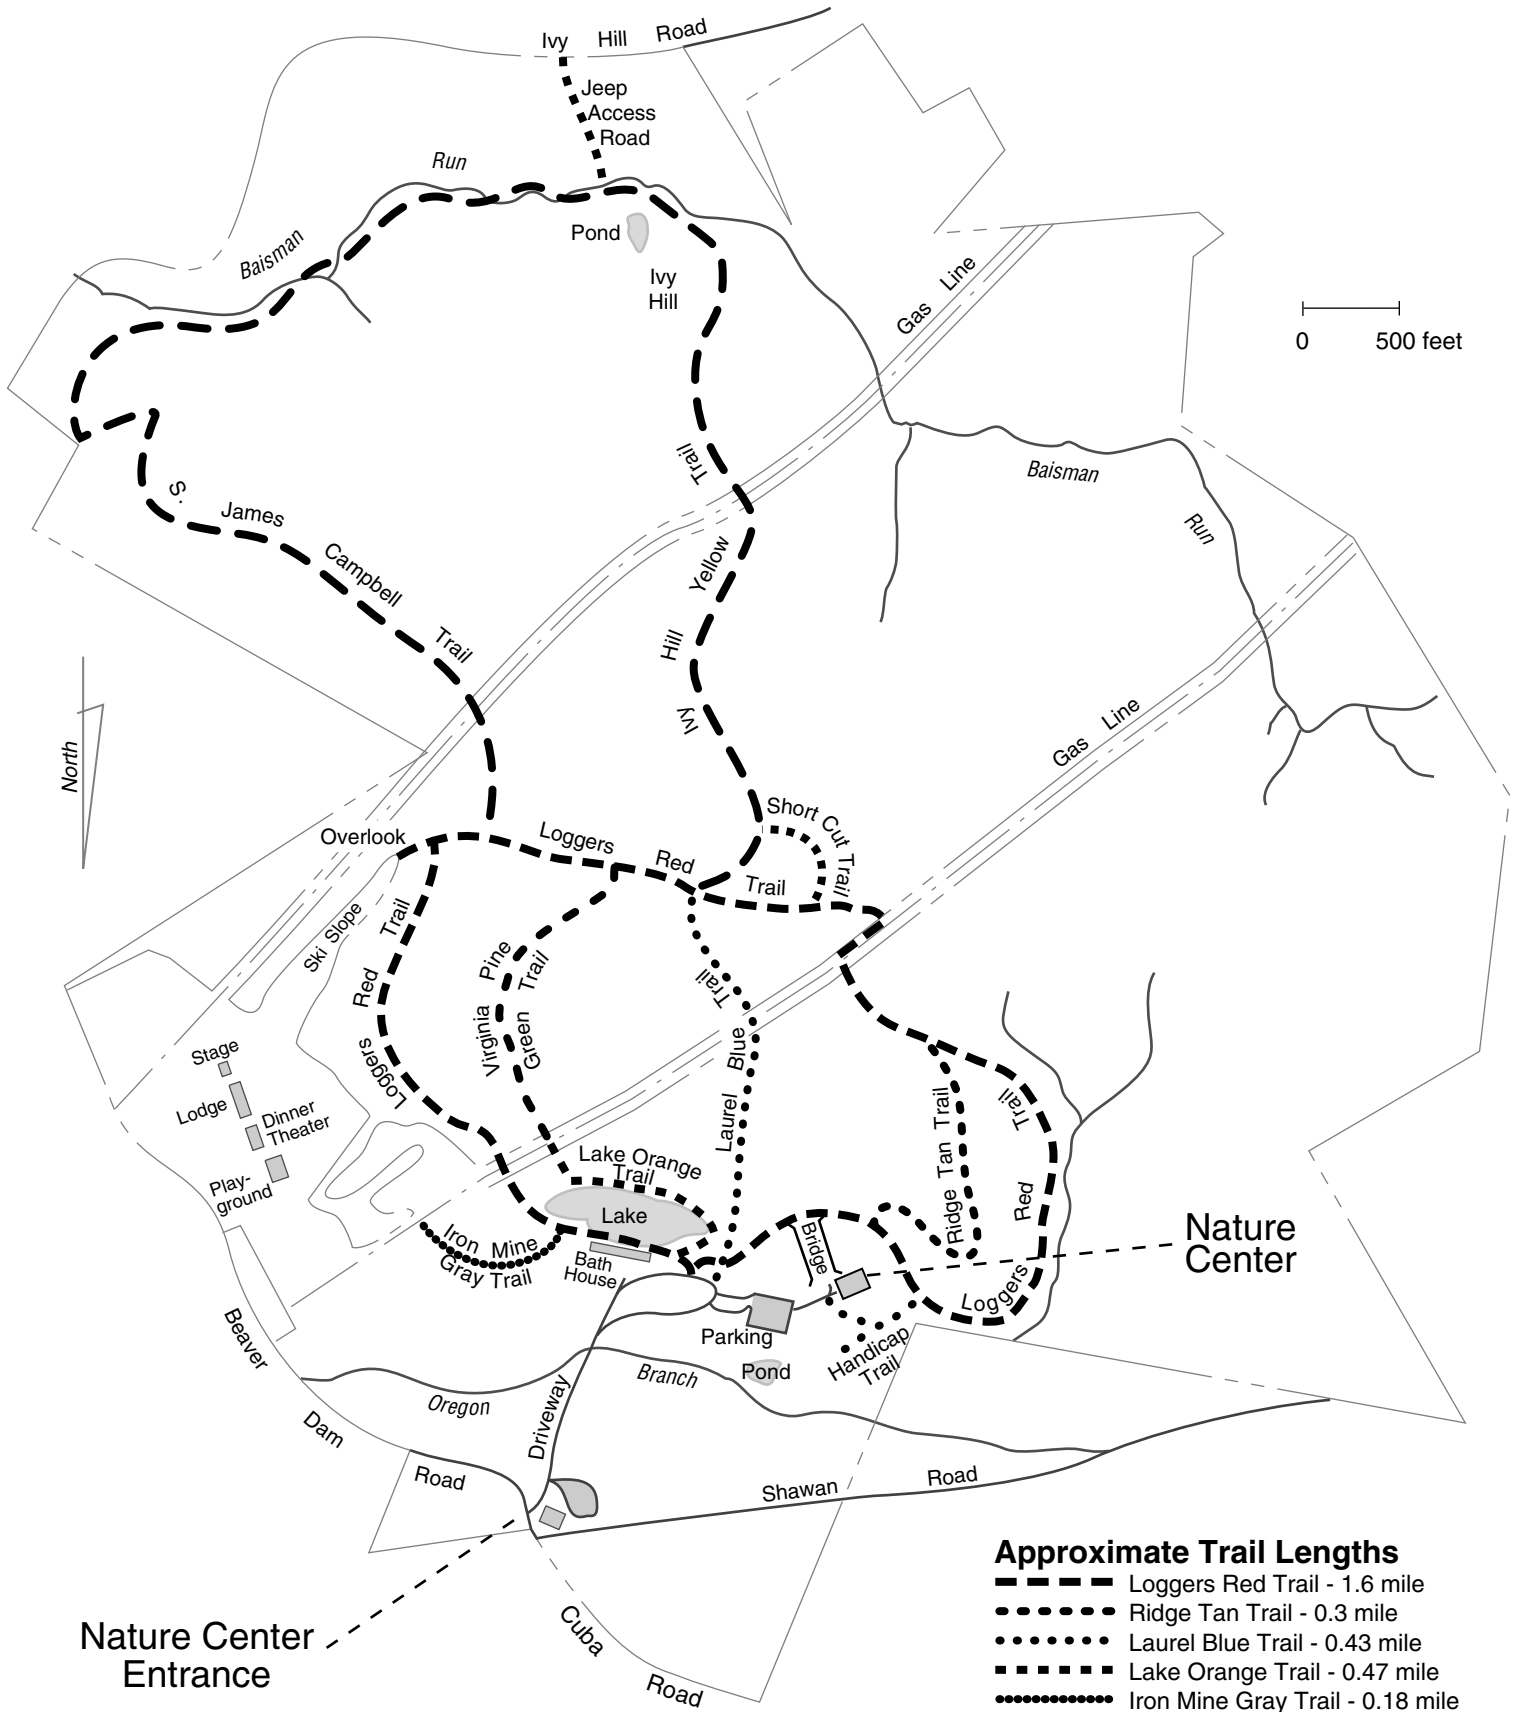

# Oregon Ridge Park Trail System

- Approximate Trail Lengths**
- — — — — Loggers Red Trail - 1.6 mile
  - ..... Ridge Tan Trail - 0.3 mile
  - ..... Laurel Blue Trail - 0.43 mile
  - ..... Lake Orange Trail - 0.47 mile
  - ..... Iron Mine Gray Trail - 0.18 mile
  - ..... Virginia Pine Green Trail - 0.4 mile
  - ..... Short Cut Trail - 0.2 mile
  - ..... Ivy Hill Yellow Trail - 0.85 mile
  - ..... S. James Campbell Trail - 1.5 mile

**NO BICYCLES ON TRAILS**  
**DOGS MUST BE ON LEASH**